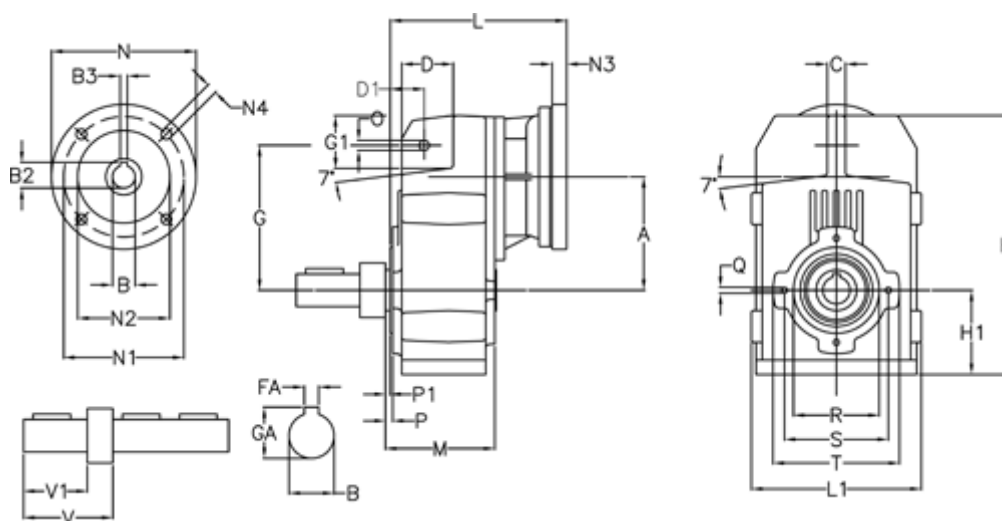

Article number: 29560502381240

Description: Shaft mounted gear  
A512R-23,8-P100B5

## Measures

A = 211.30	FA = 14	M = 163.0	Q = M12x19
B = 50	G = 278	N = 250	R = 180
B1 = 28	G1 = 105.5	N1 = 215	S = 215
B2 = 31.3	GA = 53.5	N2 = 180	T = 250
B3 = 8	H = 479.0	N4 = M12x16	V = 146.5
C = 20	H1 = 144.0	O = 22	V1 = 100
D = 93.5	L = 297.5	P = 8.5	
D1 = 65.0	L1 = 273	P1 = 4.5	